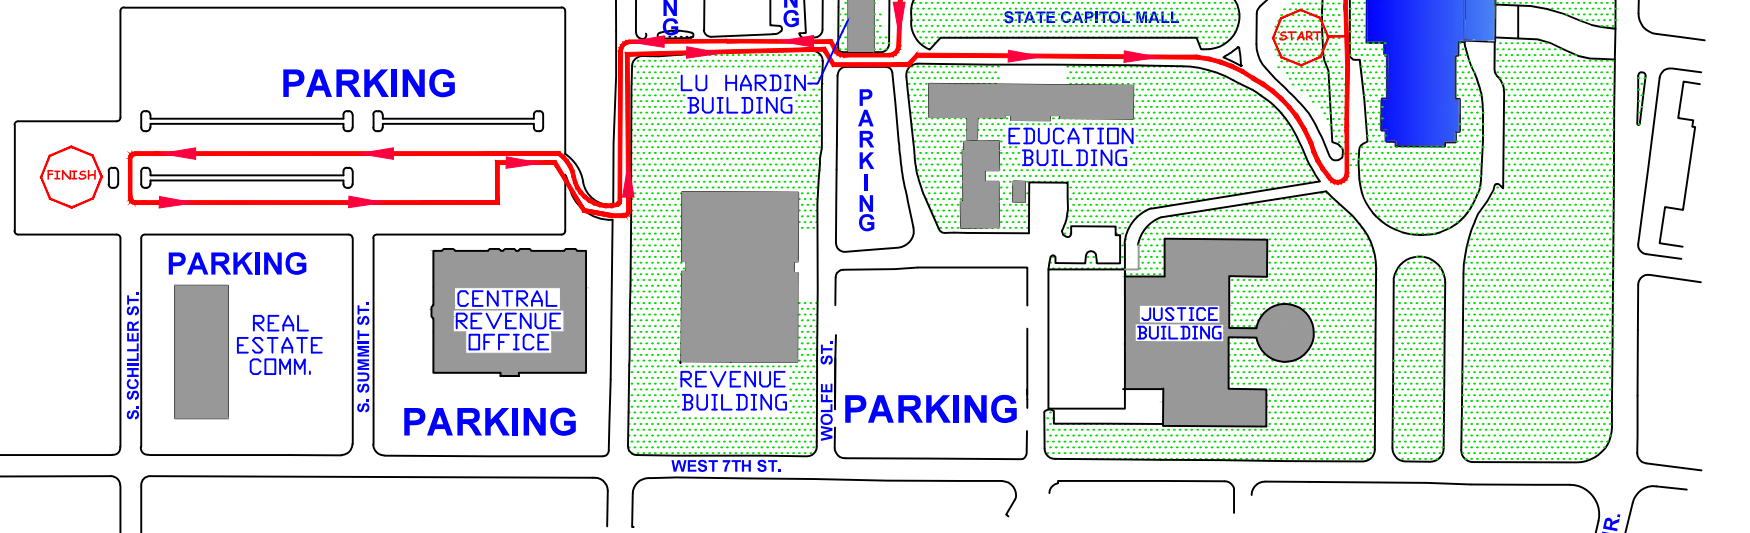

2018 Fiscal Session Capitol Complex Shuttle Service

Provided by Arkansas Secretary of State

Shuttle Route

Running Times:

7:00 a.m. - 9:00 a.m.

11:00 a.m. - 1:00 p.m.

3:00 p.m. - 5:00 p.m.

← - Shuttle Van Route

THE SHUTTLE VAN WILL RUN FROM THE WEST STEPS TO DESIGNATED PARKING AREA BEHIND THE REAL ESTATE COMM. BUILDING OFF OF (SCHILLER ST.) AND BACK TO THE WEST STEPS OF THE CAPITOL.

THE SHUTTLE DRIVER WILL RESPOND TO A SPECIAL REQUEST TO THE CAPITOL POLICE DISPATCH (501) 682-5173. AND SCHEDULED REQUEST BY THE LEGISLATORS.

ARKANSAS
STATE CAPITOL
GROUNDS COMPLEX