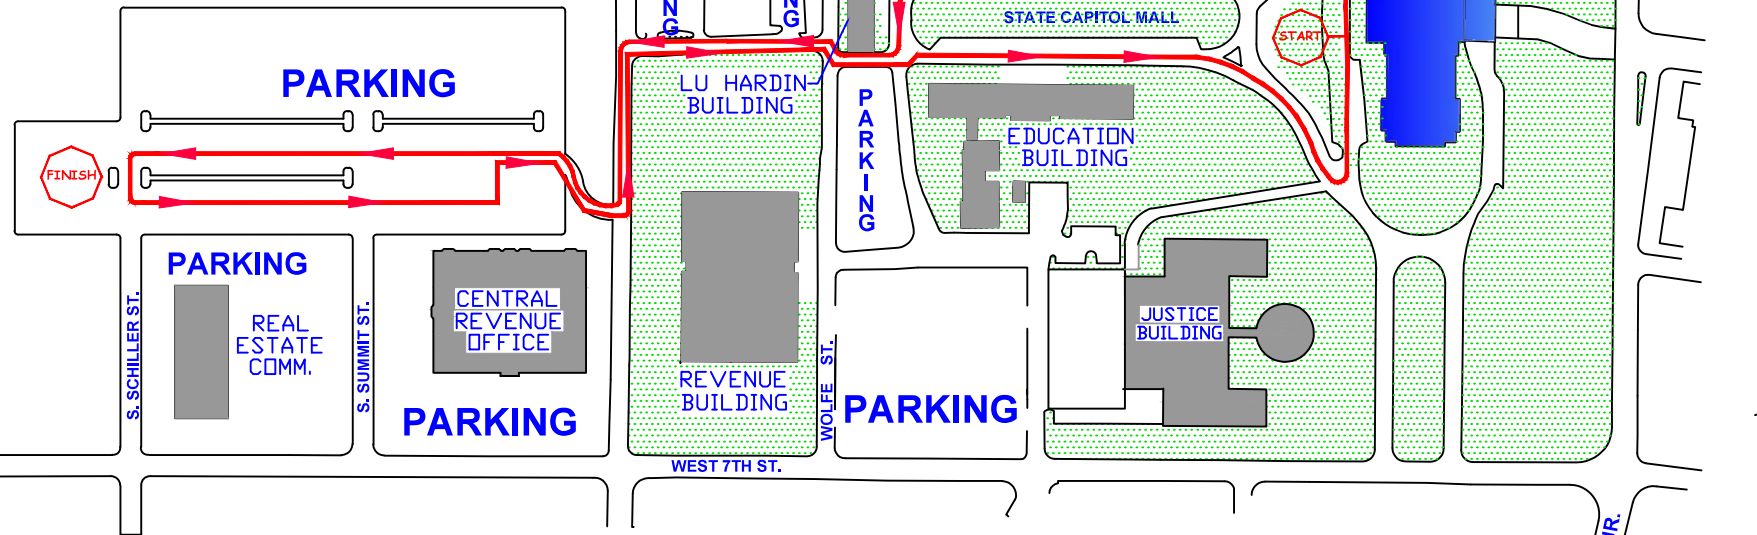

91st General Assembly 2017-2018 Capitol Complex Shuttle Service

Provided by Arkansas Secretary of State

Shuttle Route

Running Times:

7:00 a.m. - 9:00 a.m.

11:00 a.m. - 1:00 p.m.

3:00 p.m. - 5:00 p.m.

← - Shuttle Van Route

THE SHUTTLE VAN WILL RUN FROM THE WEST STEPS TO DESIGNATED PARKING AREA BEHIND THE REAL ESTATE COMM. BUILDING OFF OF (SCHILLER ST.) AND BACK TO THE WEST STEPS OF THE CAPITOL.

THE SHUTTLE DRIVER WILL RESPOND TO A SPECIAL REQUEST TO THE CAPITOL POLICE DISPATCH (501) 682-5173. AND SCHEDULED REQUEST BY THE LEGISLATORS.

ARKANSAS
STATE CAPITOL
GROUNDS COMPLEX